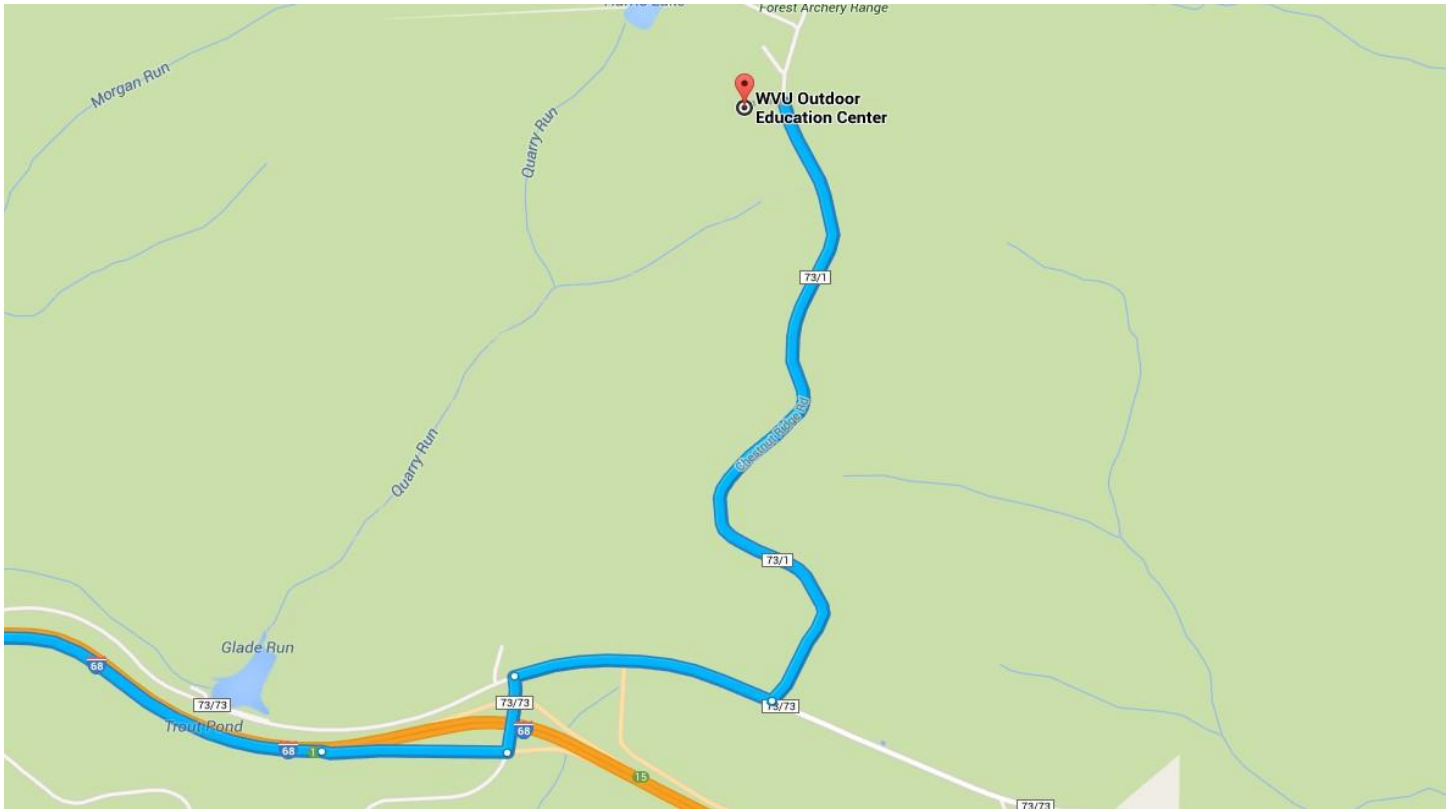

ADVENTURE OUTDOOR EDUCATION CENTER

Directions from Morgantown

Turn by Burn:

1. Take I-68 east toward Cumberland, MD
2. Take exit 15 – Coopers Rock Road
3. Take left at stop sign
4. Veer right at next stop sign (WV County Route 73)
5. After 3-way stop – take next left (Chestnut Ridge Road)
 - a. Will see blue signs for the WVU Research Forest
 - b. After turning onto Chestnut Ridge Road – travel approximately 1.4 miles
6. Turn left into first large paved parking lot
 - a. Will see blue signs for the WVU Research Forest and WVU Outdoor Education Center
7. Park in large circular parking lot