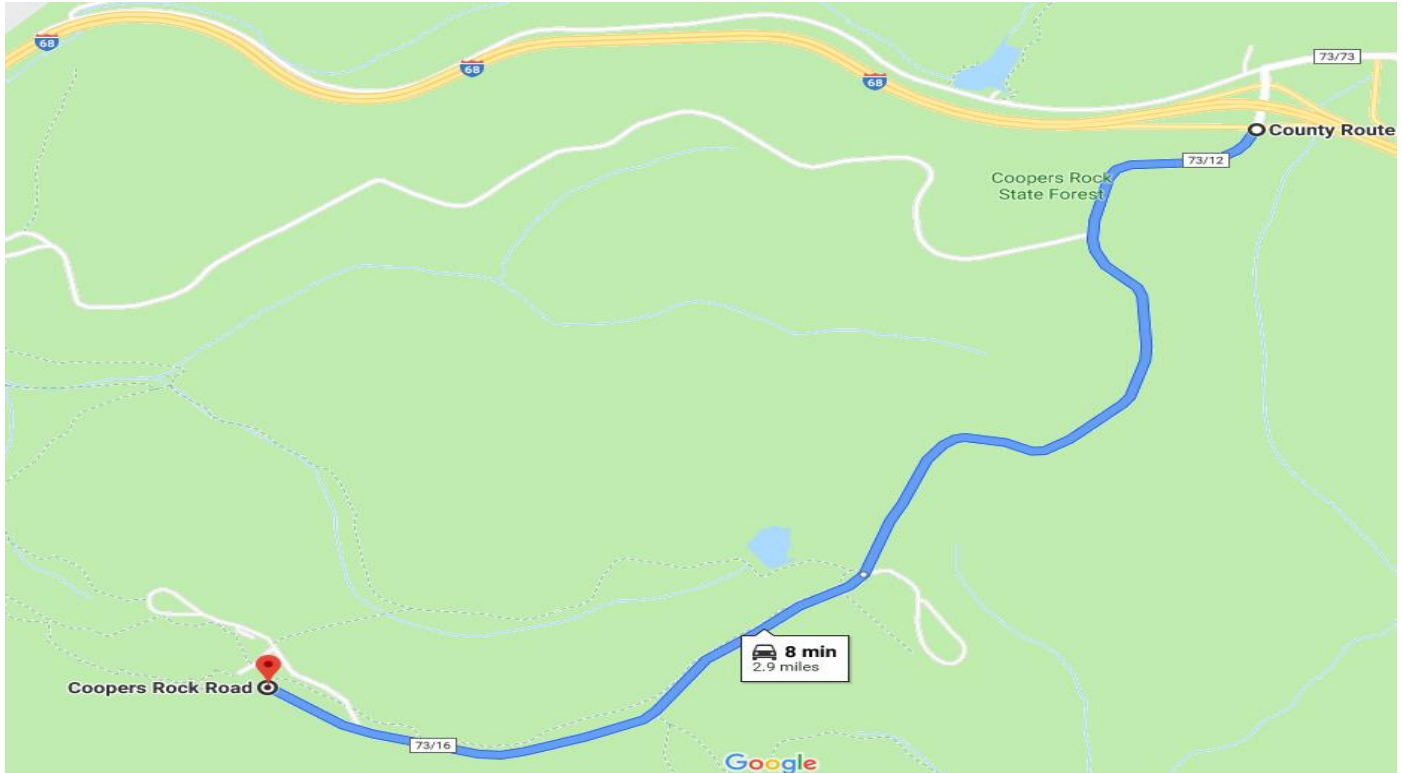

ADVENTURE OUTDOOR EDUCATION CENTER

Directions to Sunset / Upper Rock City Climbing Site & Hiking

Turn by Turn:

1. Take Exit 15 – Cooper’s Rock Road
2. Proceed to Cooper’s Rock State Forest
 - a. Take a right off exit if coming from Morgantown, WV / Take a left off exit if coming from Cumberland, MD
3. Travel approximately 4 miles on Cooper’s Rock Road to the large overflow parking area
 - a. This parking lot is the large overflow parking prior to the concession stand at the forest.
4. There you'll see our friendly program staff awaiting your arrival.