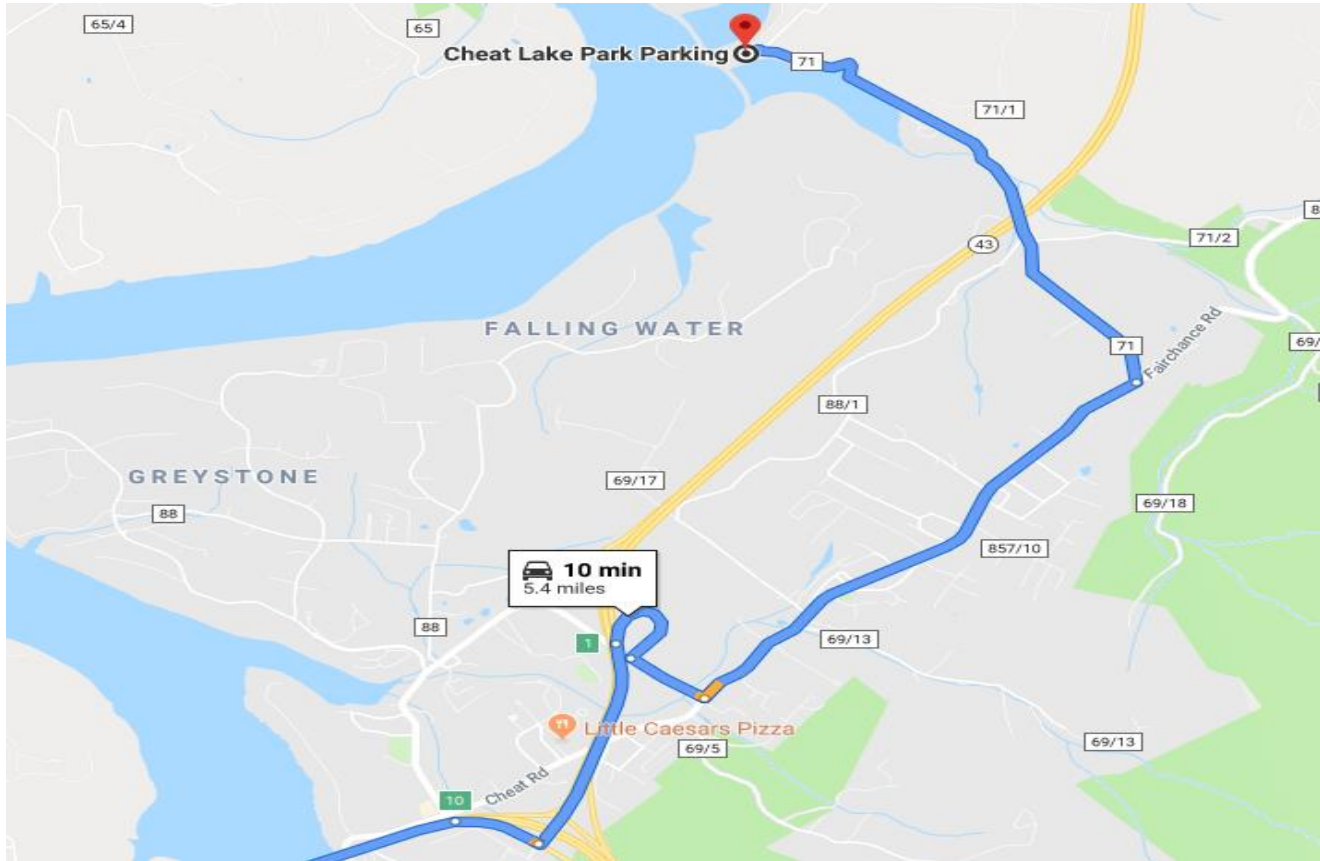

ADVENTURE OUTDOOR EDUCATION CENTER

Directions to Cheat Lake/Cheat Haven Park & Kayaking

Turn by Turn:

1. Take Exit 10 on I-68 – Cheat Lake/Fairchance Road
2. Use the left 2 lanes to turn left onto WV-43
 - a. Continue for approximately 1 mile
3. Take Exit 1 toward Cheat Lake/Fairchance Road/State Road 857
4. Turn Left onto Bowers Lane
5. Turn Left onto Fairchance Road
 - a. Continue for approximately 1.6 miles
 - b. Signs for Cheat Lake/Cheat Haven Park should be posted just before your next turn
6. Turn left onto Morgan's Run Rd.
 - a. Continue for approximately 1.6 miles
 - b. Parking will be located on the left.

Physical Address (this can put be into Google Maps for turn by turn directions)

Cheat Lake Park Parking, Morgan's Run Road, Morgantown, WV 26508

Contact Numbers:

1. Adventure WV Office: 304.293.5221 (Ext. 3 or 4)
2. Kayaking Program Coordinator: Refer to your designated managers contact number provided